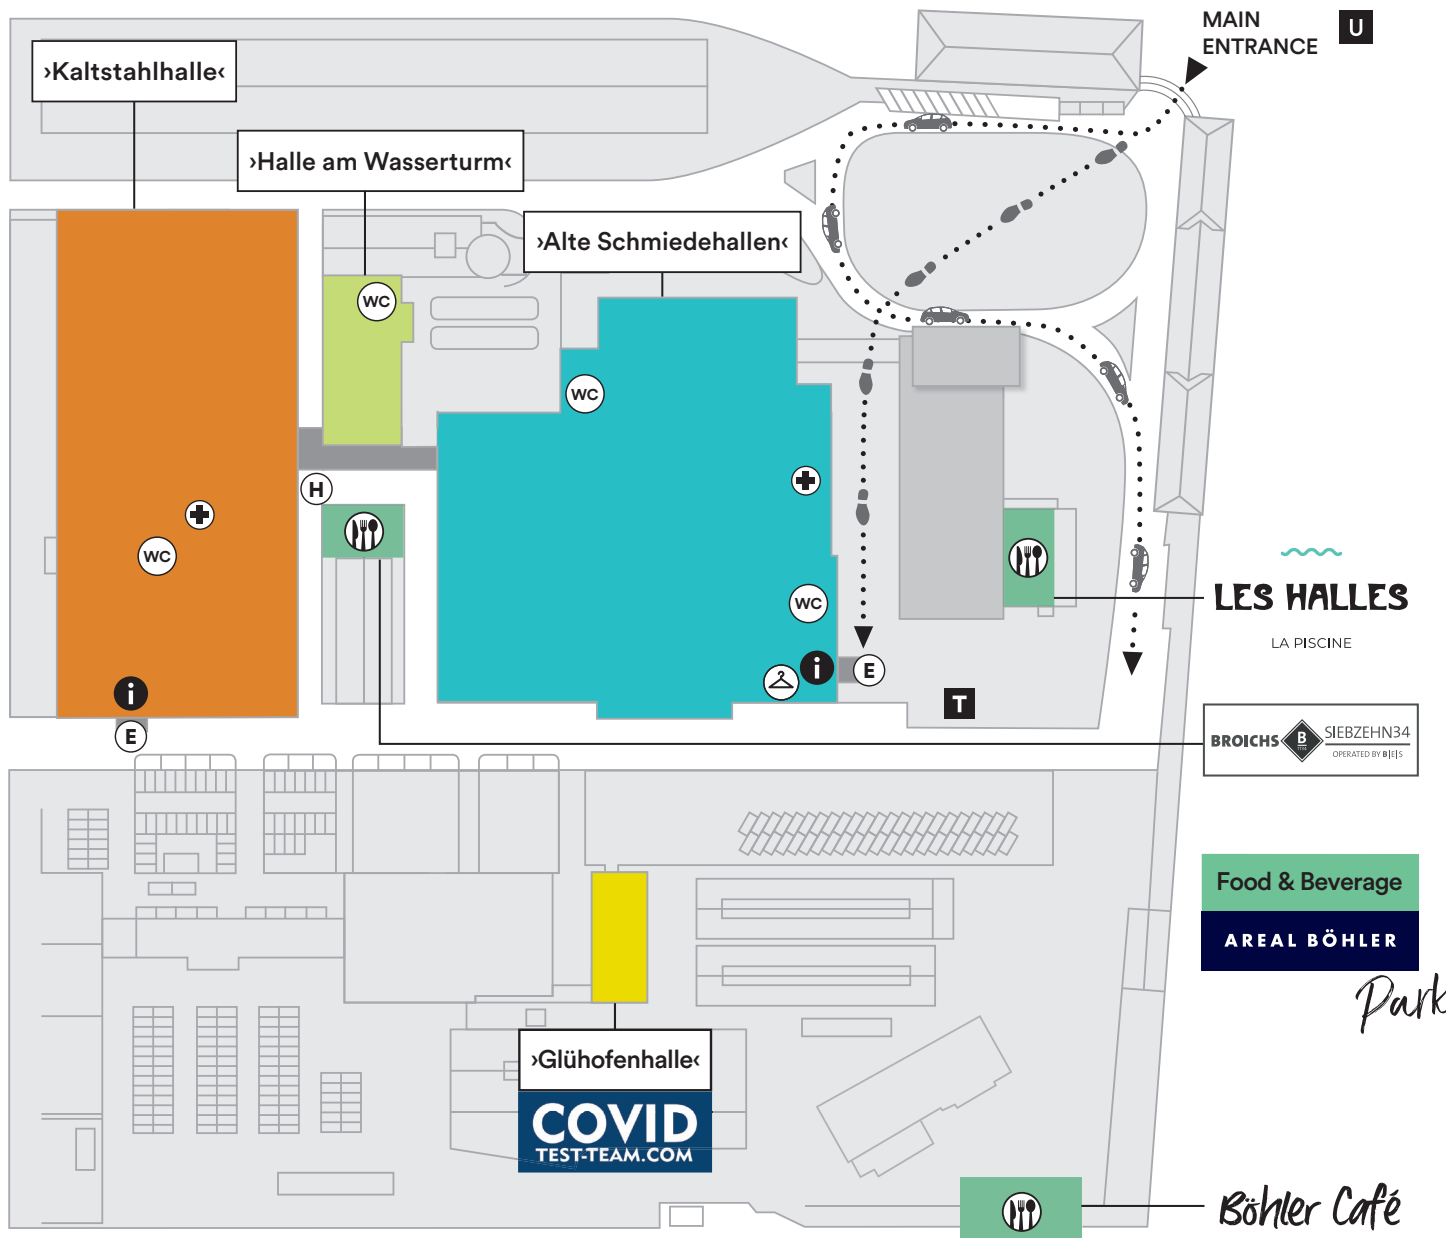

# Welcome to Gallery SHOES & Fashion Industrial Showroom

@AREAL BÖHLER

›KALTSTAHLHALLE‹  
 SHOES Premium Zone  
 FASHION Avantgarde,  
 Design & Contemporary  
 FASHION Accessories

›HALLE AM WSSERTURM‹  
 Klausur@Areal Böhler

›ALTE SCHMIEDEHALLEN‹  
 SHOES Contemporary Zone  
 SHOES Comfort Zone  
 SHOES Kids' Zone  
 SHOES Urban Zone  
 FASHION Accessories

›GLÜHOFENHALLE‹  
 Covid Test Center

- E** Entrance
- i** Information
- H** Gallery SHOES & Fashion Shuttle
- U** Tube Station Lörick, U70, U74, U76
- T** Taxi
- Driveway to parking
- Walkway to entrances
- +** First Aid
- ☑** Wardrobe

**OPENING TIMES**  
 Gallery SHOES & Fashion  
 Industrial Showroom:  
 Sun 18 April 9.30 am – 6.00 pm  
 Mon 19 April 9.30 am – 6.00 pm  
 Tue 20 April 9.30 am – 5.00 pm

**ADDRESS**  
 Areal Böhler, Hansaallee 321  
 40549 Düsseldorf, Germany