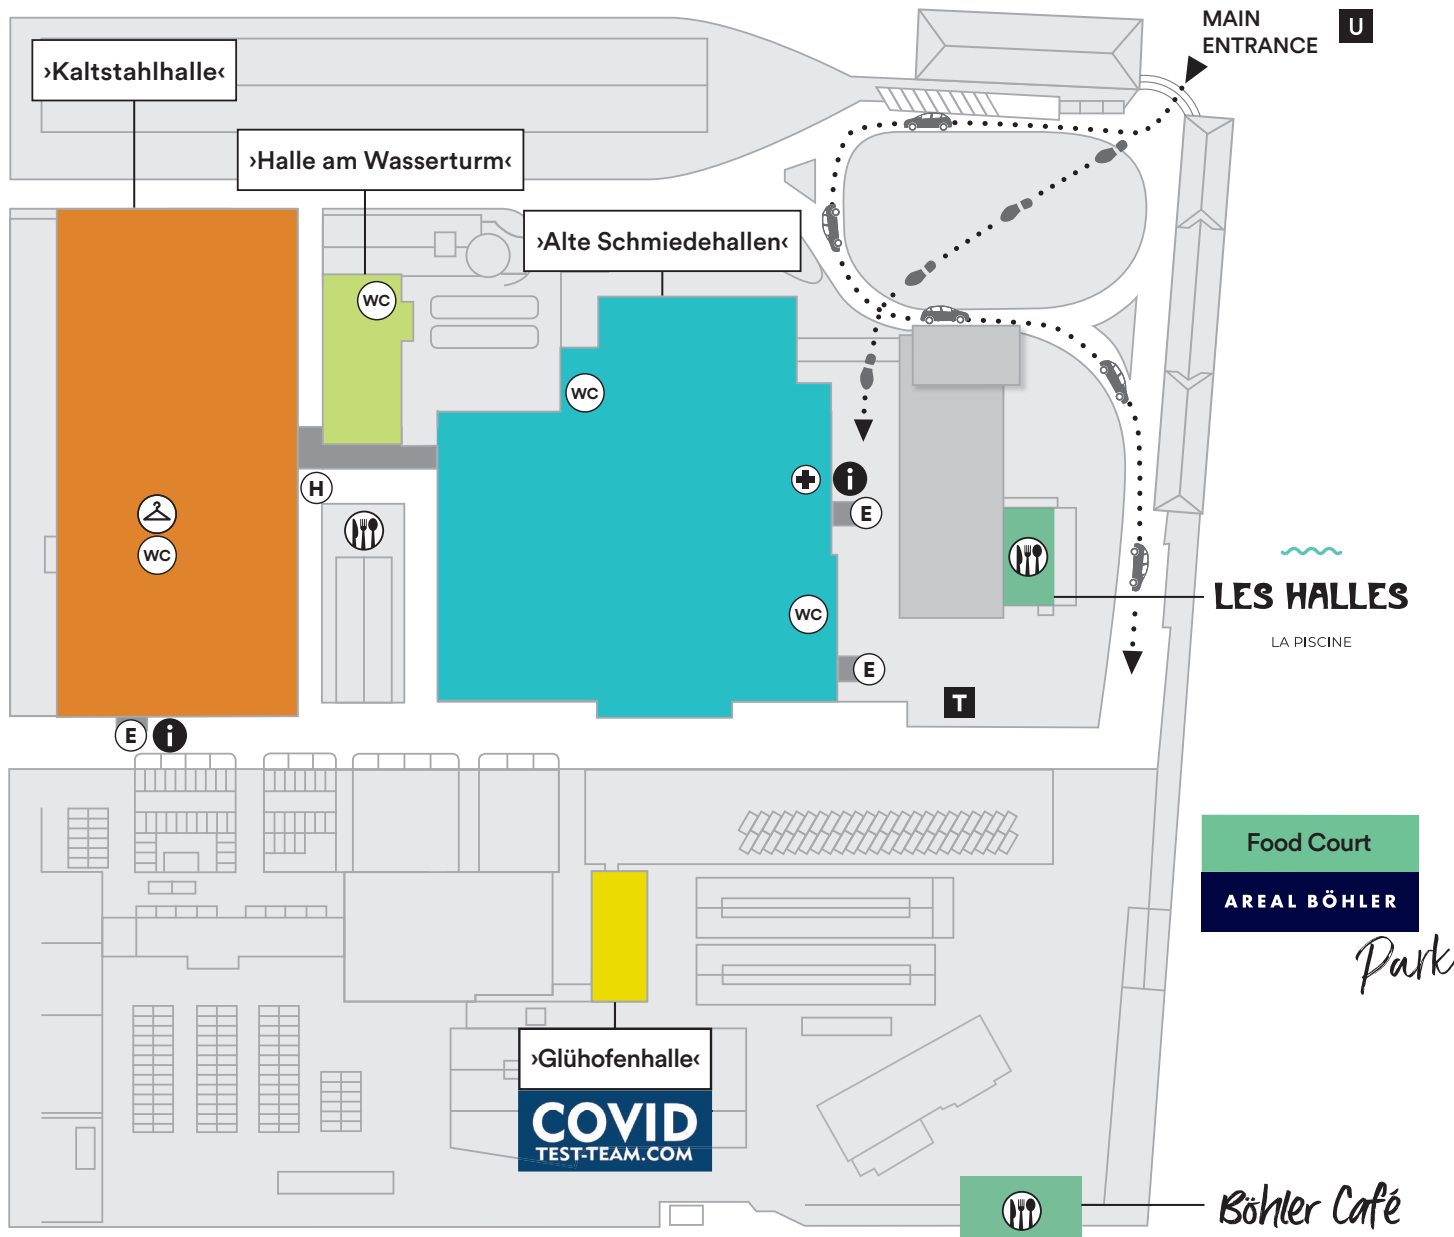

Welcome to Gallery SHOES & Fashion Industrial Showroom

@AREAL BÖHLER

›KALTSTAHLHALLE‹
 SHOES Premium Zone
 FASHION Avantgarde,
 Design & Contemporary
 FASHION Accessories

›HALLE AM WASSERTURM‹
 Klauser@Areal Böhler

›ALTE SCHMIEDEHALLEN‹
 SHOES Contemporary Zone
 SHOES Comfort Zone
 SHOES Kids' Zone
 SHOES Urban Zone
 FASHION Accessories

›GLÜHOFFENHALLE‹
 Covid Test Center

- E** Entrance
- i** Information
- H** Gallery SHOES & Fashion Shuttle
- U** Tube Station Lörick, U70, U74, U76
- T** Taxi
- Driveway to parking
- Walkway to entrances
- +** First Aid

OPENING TIMES
 Gallery SHOES & Fashion
 Industrial Showroom:
 Sun 18 April 9.30 am – 6.00 pm
 Mon 19 April 9.30 am – 6.00 pm
 Tue 20 April 9.30 am – 5.00 pm

ADDRESS
 Areal Böhler, Hansaallee 321
 40549 Düsseldorf, Germany