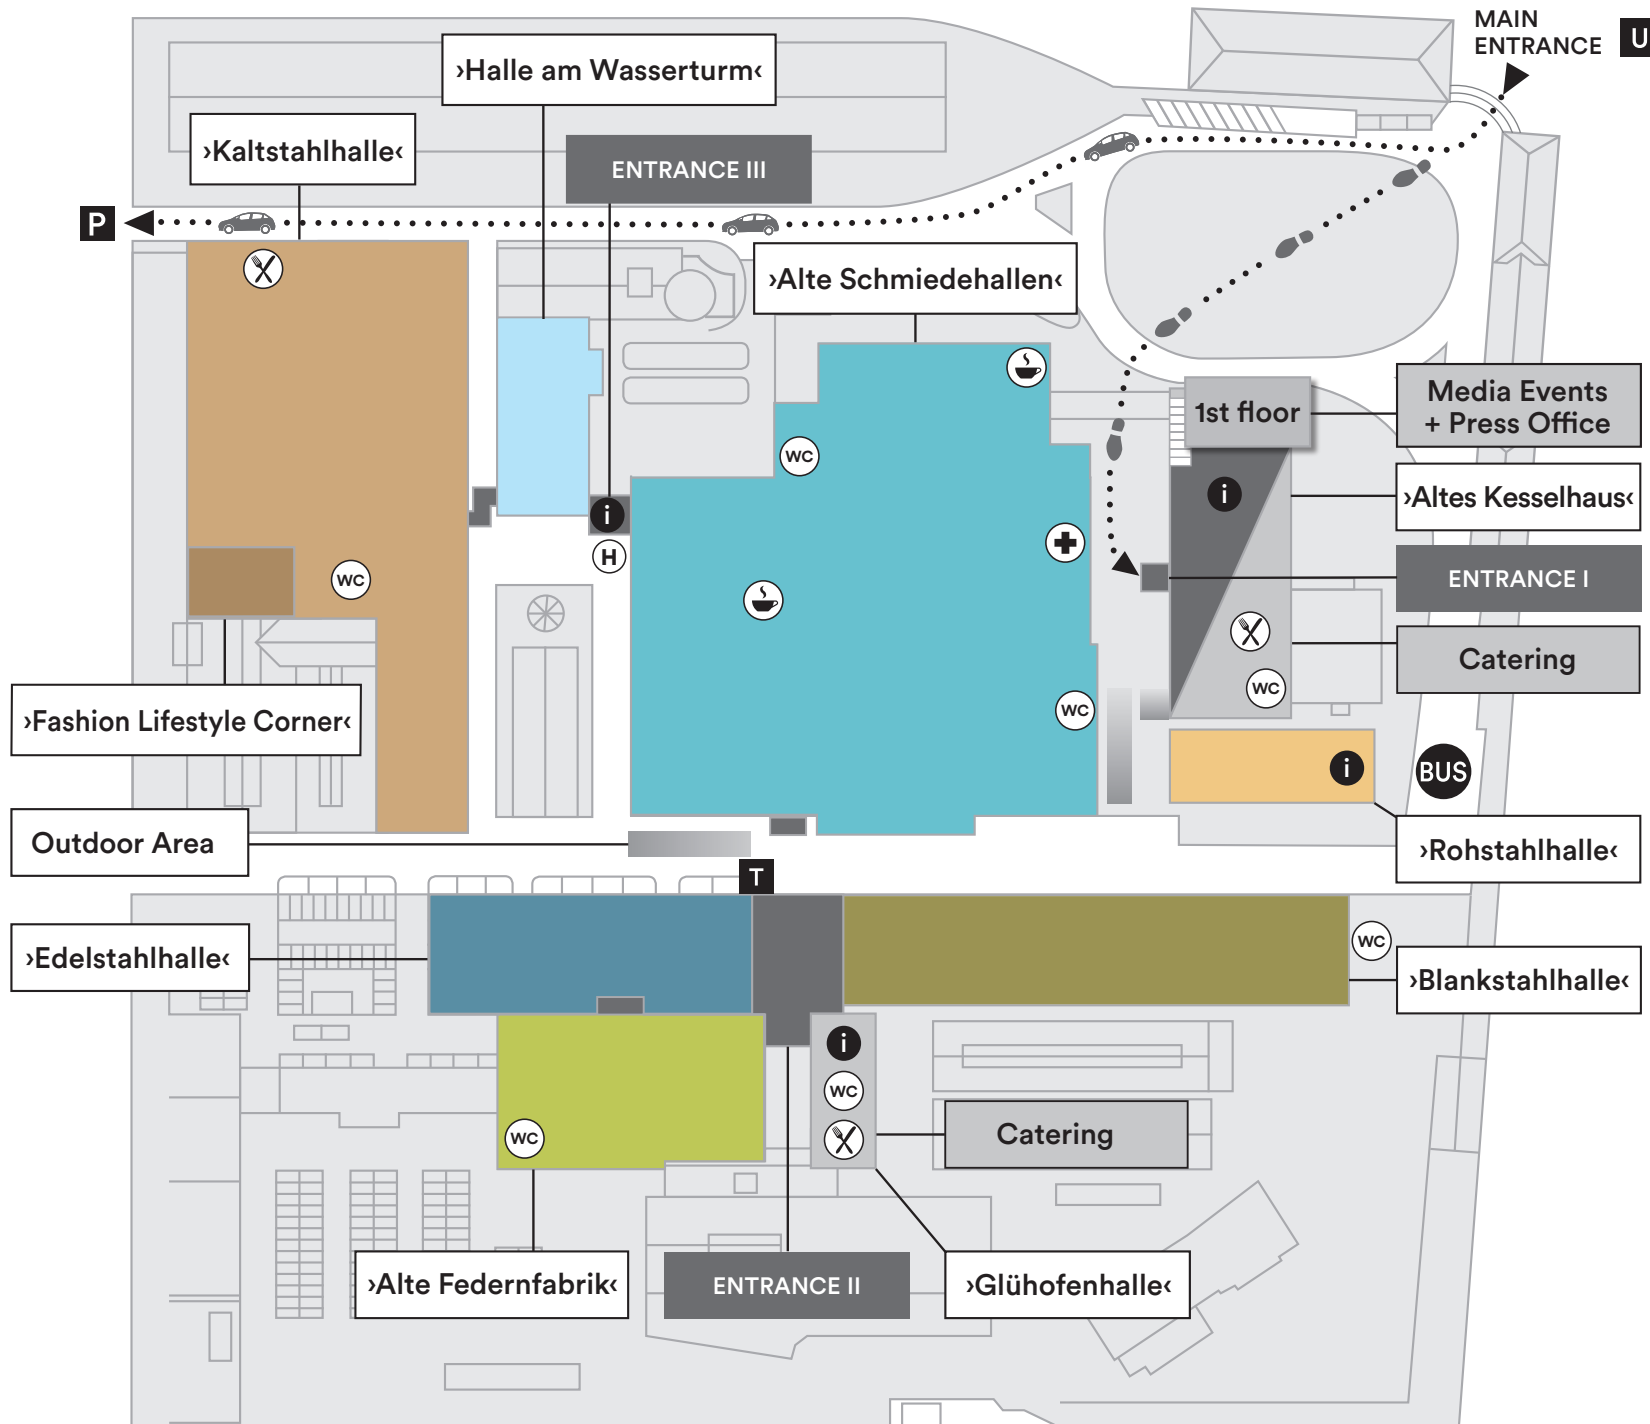

WELCOME TO
Gallery
 SHOES
 @ AREAL BÖHLER

CONTEMPORARY ZONE

- ›Alte Schmiedehallen‹
- ›Blankstahlhalle‹
- ›Edelstahlhalle‹
- ›Halle am Wasserturm‹

URBAN ZONE

- ›Alte Schmiedehallen‹

PREMIUM ZONE

- ›Halle am Wasserturm‹
- ›Kaltstahlhalle‹

Fashion Lifestyle Corner

- ›Kaltstahlhalle‹

KIDS' ZONE

- ›Rohstahlhalle‹

COMFORT ZONE

- ›Alte Federnfabrik‹

- Outdoor Area

Media Events + Press Office

- ›Altes Kesselhaus‹ 1st floor
- Catering

i Information / Registration

H Gallery SHOES Express

U Tube Station Lörick, U70, U74, U76

T Taxi

P Parking

... Driveway to parking

... Walkway to Entrance I