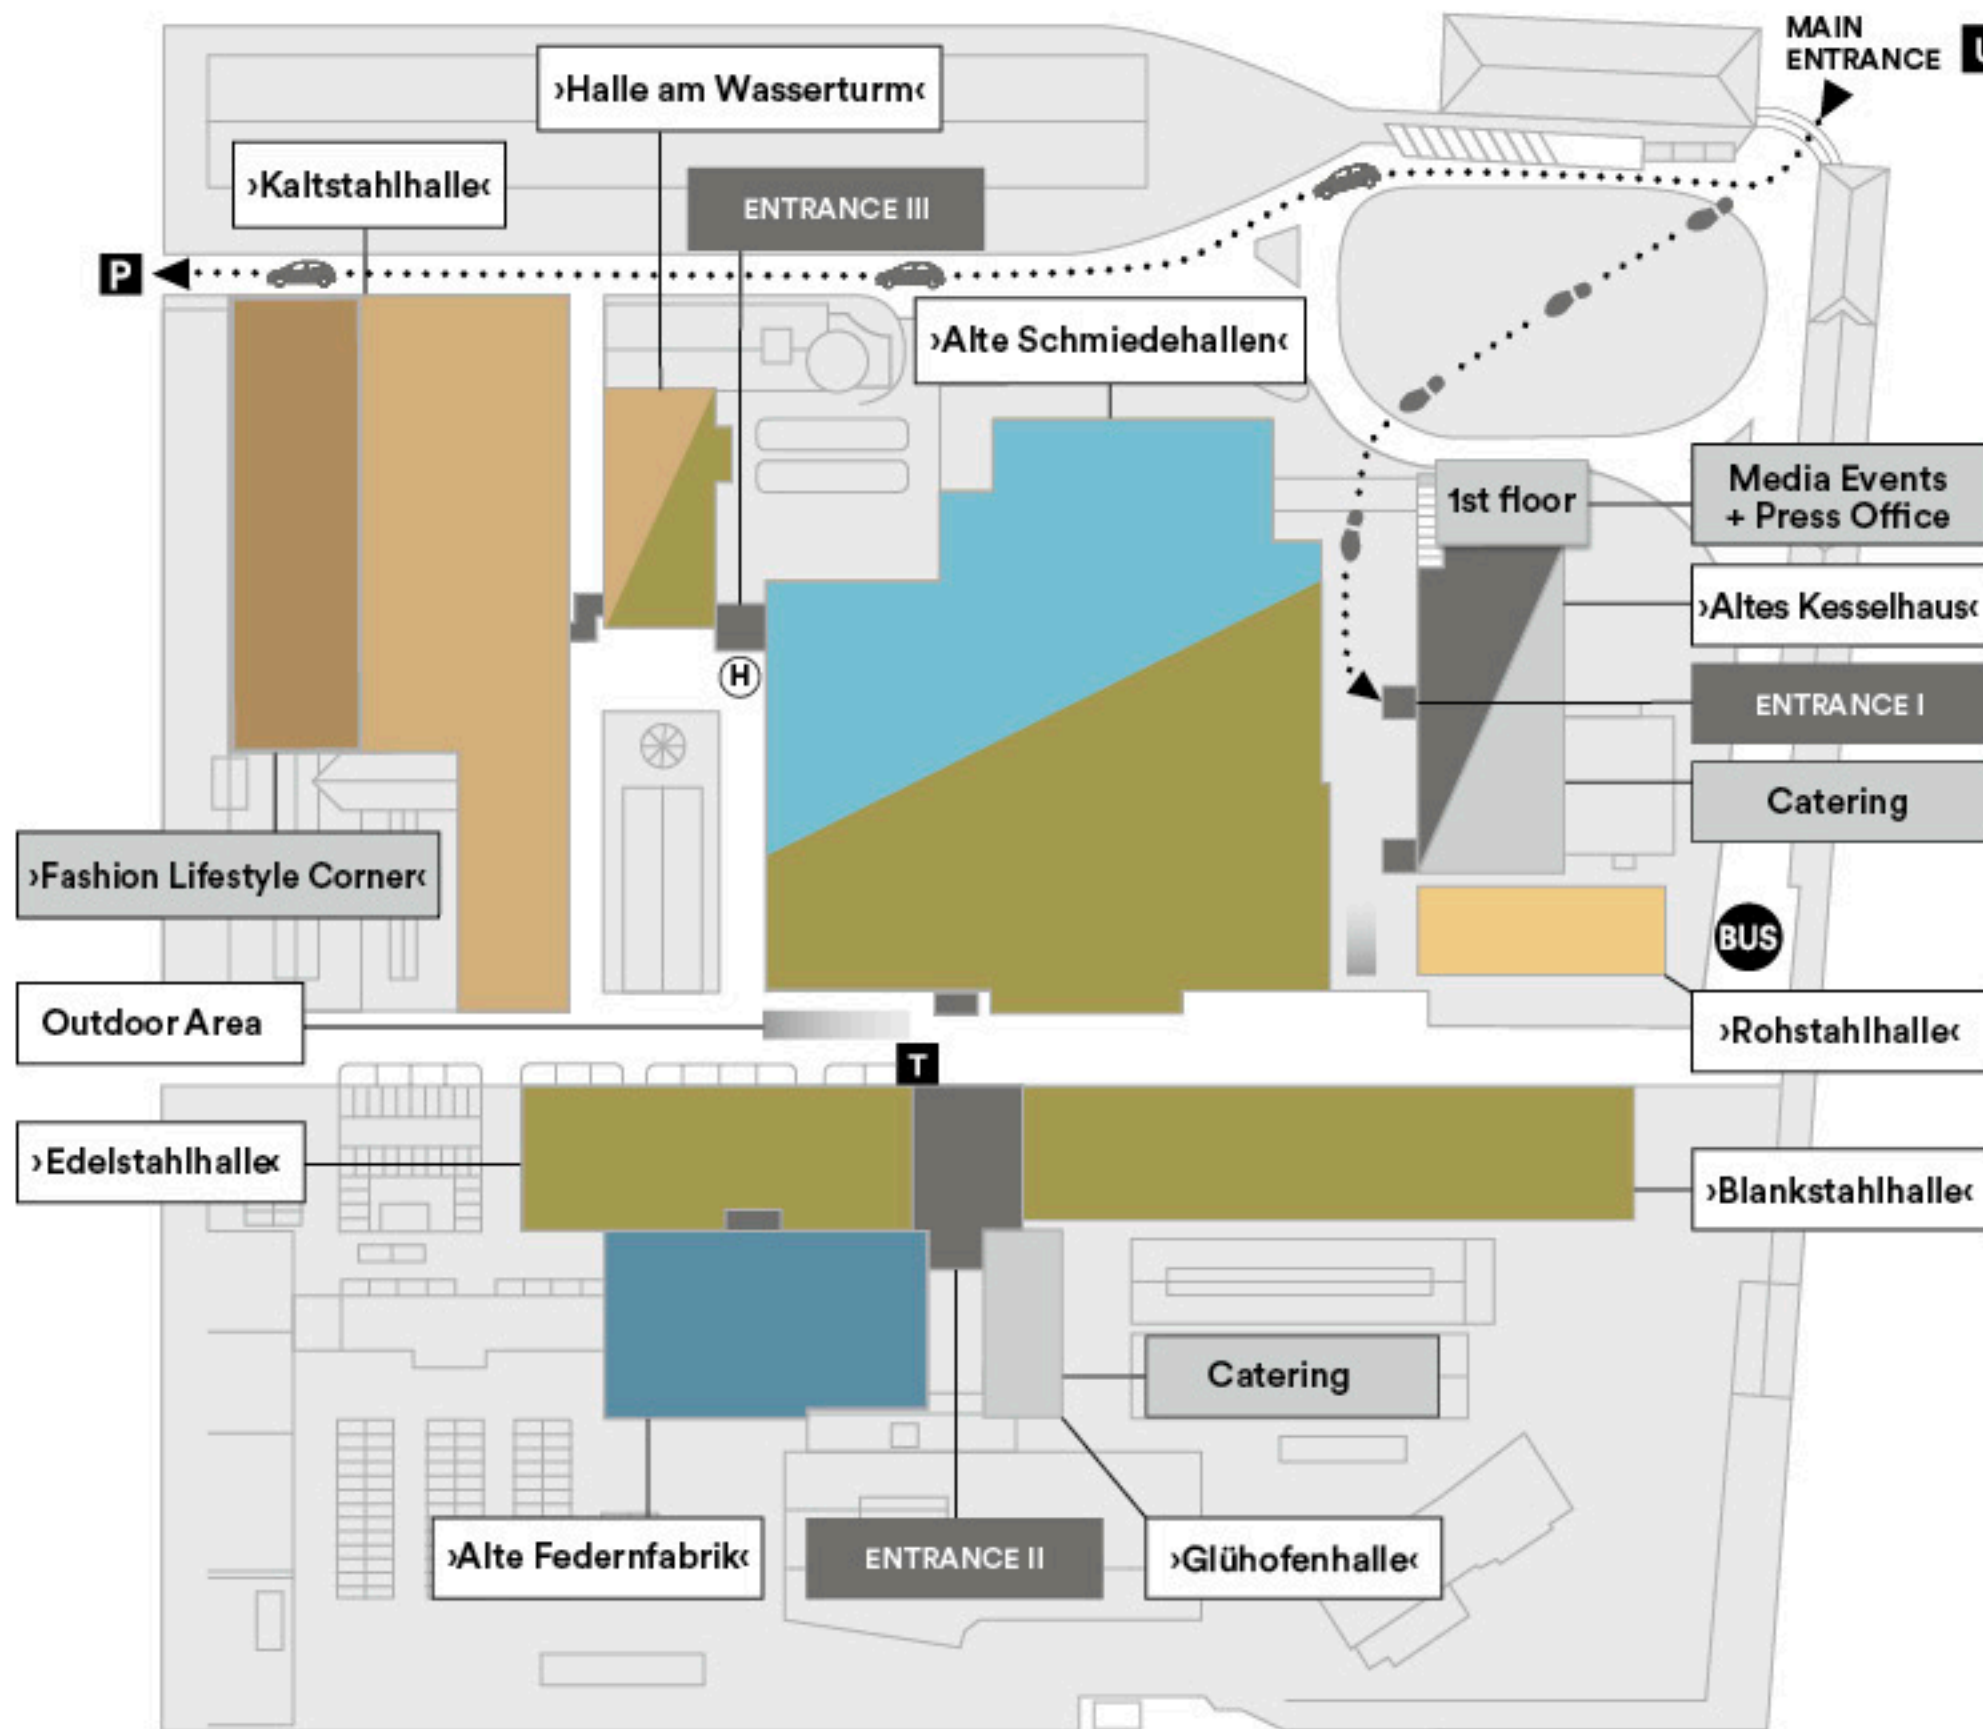

WELCOME TO  
*Gallery*  
 SHOES  
 @ AREAL BÖHLER

Contemporary Zone  
 ›Halle am Wasserturm‹  
 ›Alte Schmiedehallen‹  
 ›Blankstahlhalle‹  
 ›Edelstahlhalle‹

Urban Zone  
 ›Alte Schmiedehallen‹

Premium Zone  
 ›Kaltstahlhalle‹  
 ›Halle am Wasserturm‹

Fashion Lifestyle Corner  
 ›Kaltstahlhalle‹

Kids' Zone  
 ›Rohstahlhalle‹

Comfort Zone  
 ›Alte Federnfabrik‹

Media Events + Press Office

- H** Gallery SHOES Express
- U** Tube Station Lörick, U70, U74, U76
- T** Taxi
- P** Parking
- 🚗•• Driveway to parking
- 👤•• Walkway to Entrance I