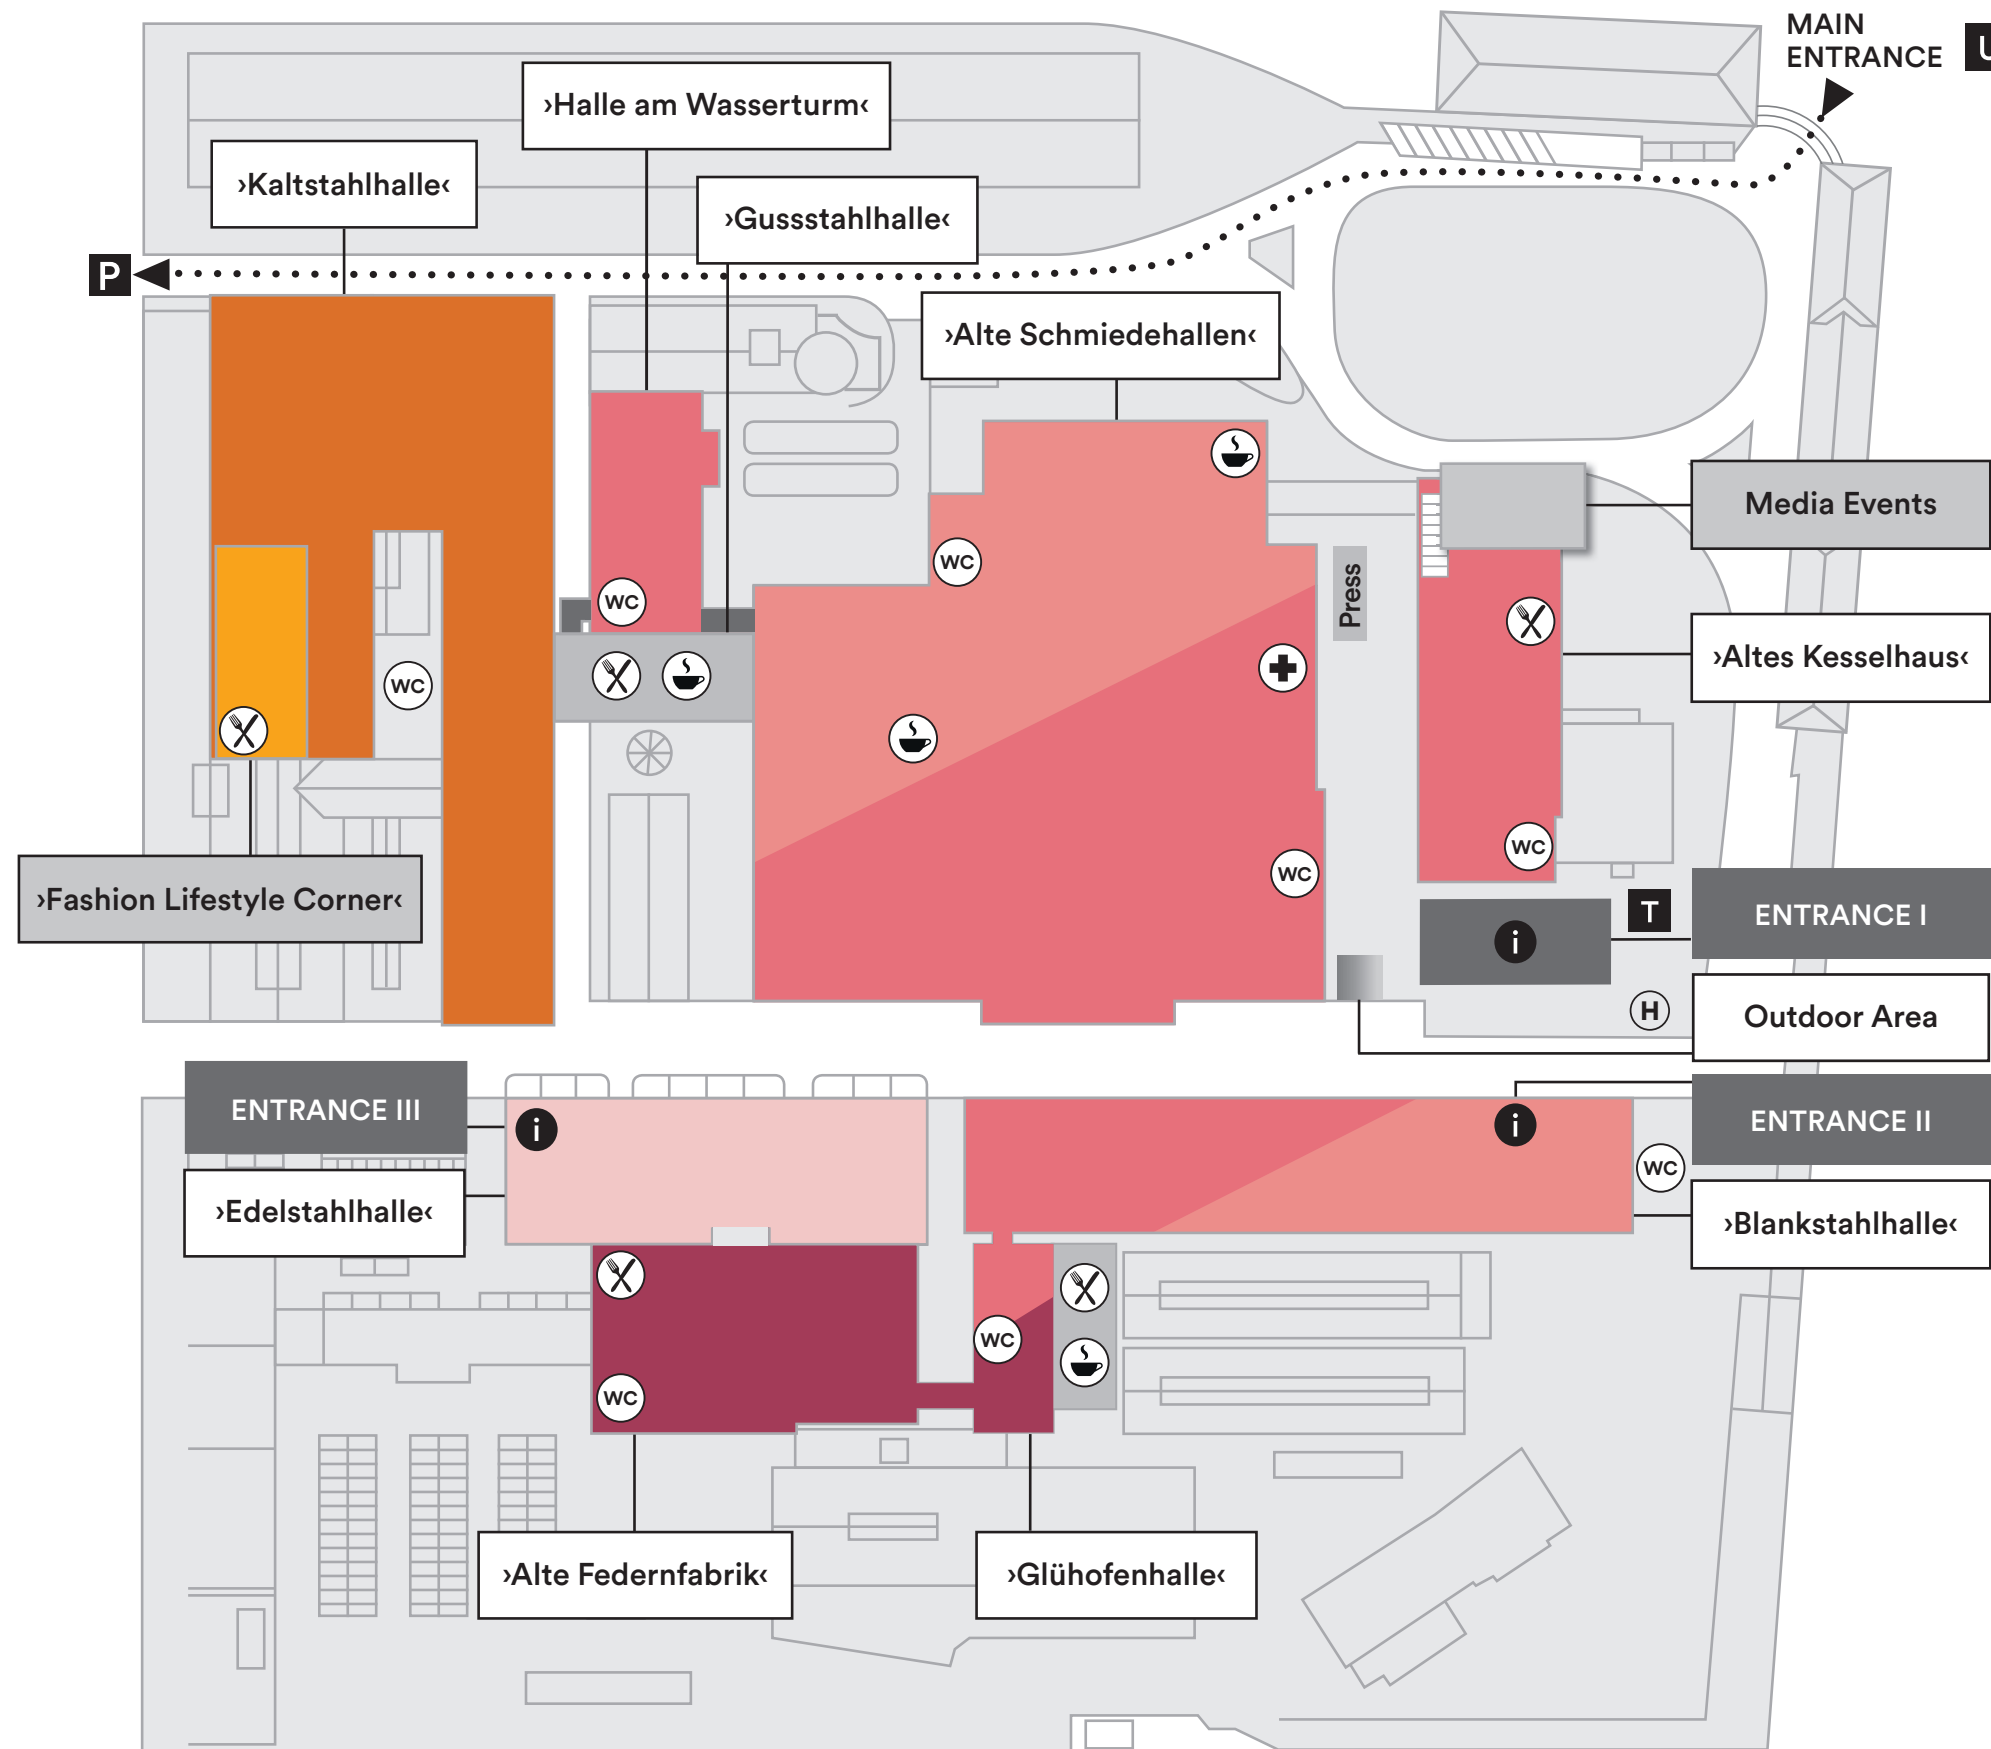

WELCOME TO
Gallery
 SHOES
 @ AREAL BÖHLER

Contemporary Zone
 ›Alte Schmiedehallen‹
 ›Altes Kesselhaus‹
 ›Halle am Wasserturm‹
 ›Blankstahlhalle‹
 ›Glühofenhalle‹

Urban Zone
 ›Alte Schmiedehallen‹
 ›Blankstahlhalle‹

Comfort Zone
 ›Alte Federnfabrik‹
 ›Glühofenhalle‹

Kids' Zone
 ›Edelstahlhalle‹

Premium Zone
 ›Kaltstahlhalle‹
 ›Halle am Wasserturm‹

Fashion Lifestyle Corner
 ›Kaltstahlhalle‹

Media Events
 ›Altes Kesselhaus‹ 1. OG

- i** Information / Registration
- H** Gallery SHOES Express
- U** Tube Station Lörrick, U70, U74, U76
- T** Taxi
- P** Parking
- Driveway to the parking
- +** First Aid