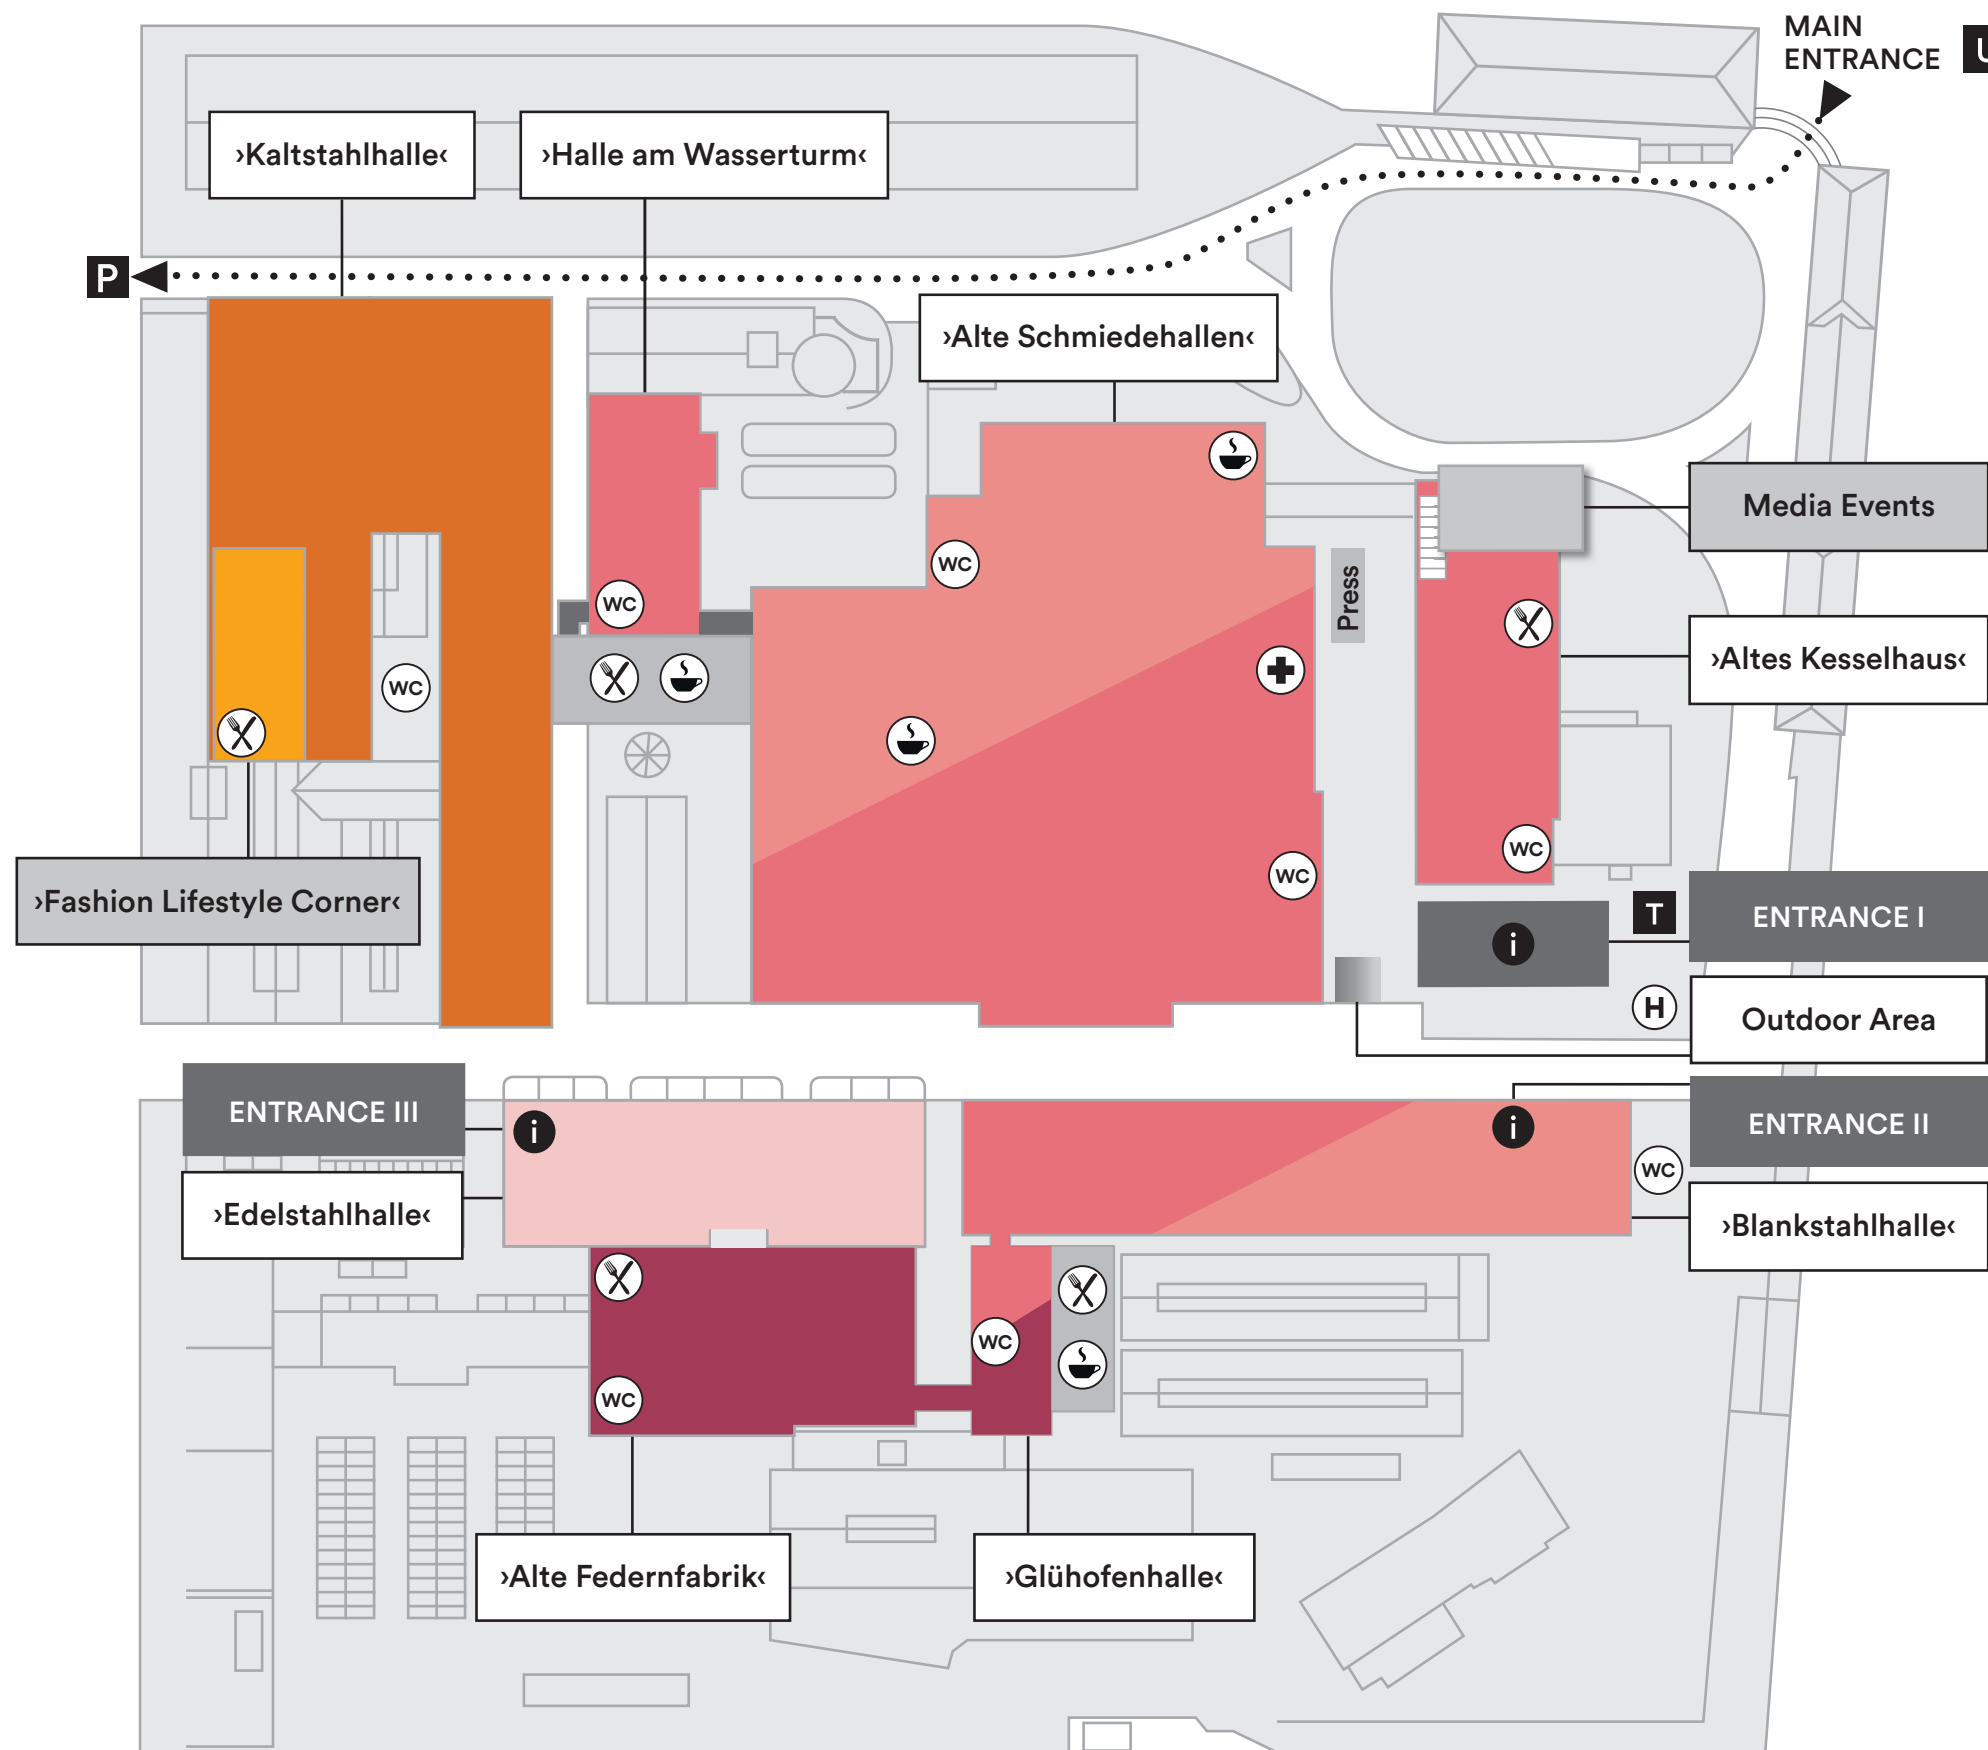

WELCOME TO
Gallery
 SHOES
 @ AREAL BÖHLER

Contemporary Zone
 ›Alte Schmiedehallen‹
 ›Altes Kesselhaus‹
 ›Halle am Wasserturm‹
 ›Blankstahlhalle‹
 ›Glühofenhalle‹

Urban Zone
 ›Alte Schmiedehallen‹
 ›Blankstahlhalle‹

Comfort Zone
 ›Alte Federnfabrik‹
 ›Glühofenhalle‹

Kids' Zone
 ›Edelstahlhalle‹

Premium Zone
 ›Kaltstahlhalle‹
 ›Halle am Wasserturm‹

Fashion Lifestyle Corner
 ›Kaltstahlhalle‹

Media Events
 ›Altes Kesselhaus‹ 1. OG

- i** Information / Registration
- H** Gallery SHOES Express
- U** Tube Station Lörrick, U70, U74, U76
- T** Taxi
- P** Parking
- Driveway to the parking
- +** First Aid