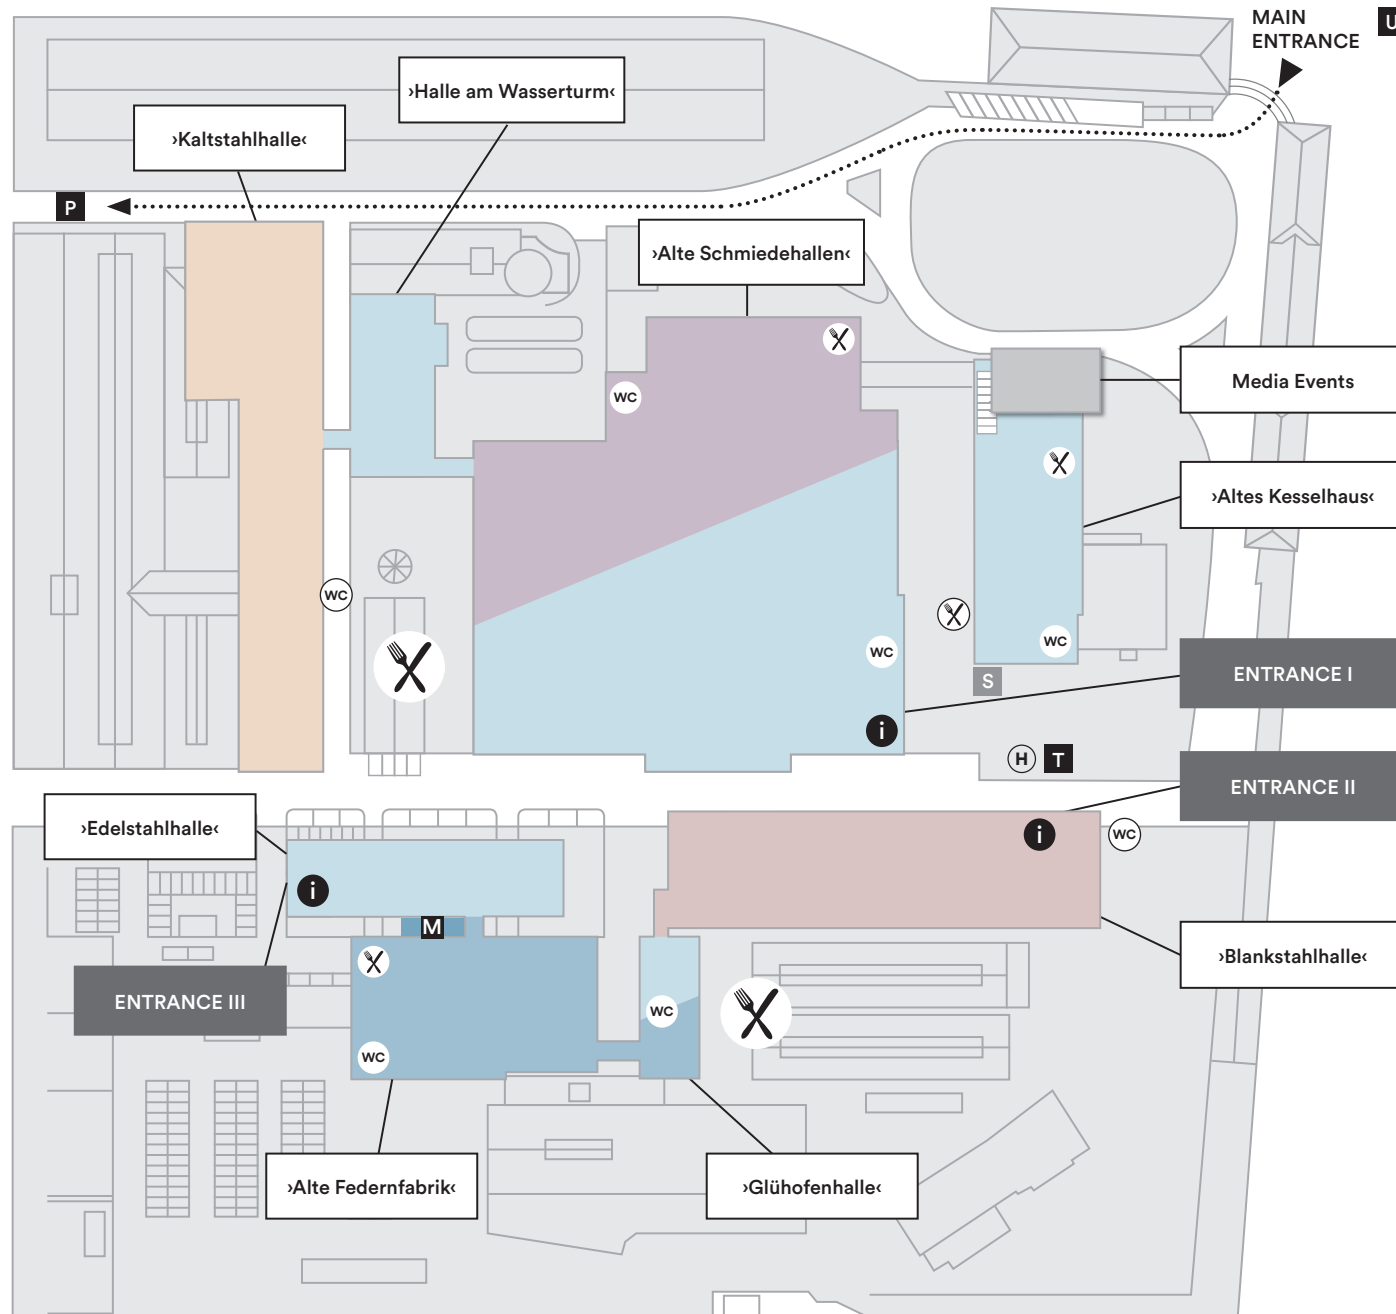

Welcome to Gallery SHOES

@ Areal Böhler

Comfort Zone

- ›Alte Federnfabrik‹
- ›Glühofenhalle‹

Contemporary Zone

- ›Alte Schmiedehallen‹
- ›Altes Kesselhaus‹ EG
- ›Halle am Wasserturm‹
- ›Edelstahlhalle‹
- ›Glühofenhalle‹

Kids' Zone

- ›Blankstahlhalle‹

Media Events

- ›Altes Kesselhaus‹ 1. OG

Premium Zone

- ›Kaltstahlhalle‹

Urban Zone

- ›Alte Schmiedehallen‹

- Driveway to the parking
- M** Media Village Entrance
- P** Parking
- H** Shuttle Station
- T** Taxi
- U** Tube Station Lörrick, U70, U74, U76
- i** Information / Registration
- S** SABU Schuh & Marketing GmbH